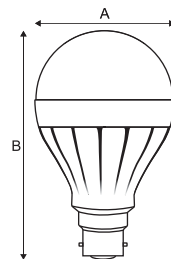

LED Tara Lamp

FEATURES

- ☐ Instant Startup
- ☐ Easy & Direct Replacement of GLS/CFL
- ☐ Glare Free Distribution
- ☐ No UV/IR Radiation
- ☐ Zero Mercury-Eco Friendly
- ☐ Lead Free
- ☐ Flicker Free Constant Light

DIMENSION DETAILS

POWER	SIZE (mm)		LUMEN
	A	B	
5W	63	105	350lm
8W	71	107	560lm
12W	81	132	840lm

TECHNICAL SPECIFICATION

Input Voltage	220-230V AC 50Hz
CCT	6500K
Base Cap Type	B22
Material	Thermal Plastic Body

RECOMMENDED FOR

OFFICE

HOSPITALITY

HOSPITAL

RETAIL

HOUSE

IT/BPO