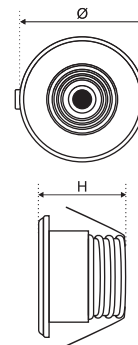

LED Cabinet Light

FEATURES

- ❑ Elegant Design
- ❑ Flicker Free
- ❑ Zero Mercury-Eco Friendly
- ❑ Glare Free Uniform Distribution
- ❑ Wide Operating Voltage
- ❑ High System Efficacy
- ❑ Long Life
- ❑ High Color Rendering Index
- ❑ Maintenance Free

MOUNTING

Ceiling Recessed, Fix into false Ceiling by SS Spring/Clips provided

DIMENSION DETAILS

POWER	SHAPE	OUTER SIZE ØxH (mm)	CUTOUT SIZE (mm)	LUMEN
2W/3W	RD	Ø38x27	Ø29	150lm/210lm

TECHNICAL SPECIFICATION

LED Chip	Edison
Input Voltage	230V
CCT	6500K-3000K, Blue
Operating Temp	0°C TO 60 °C
Power Factor	> 0.9
Beam Angle	120°
Body	Aluminium

RECOMMENDED FOR

OFFICE

HOSPITALITY

HOSPITAL

RETAIL

HOUSE

IT/BPO