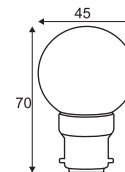

LED Sparkle Light

FEATURES

- ▣ Low Power Consumption
- ▣ Direct Replacement of GLS/CFL
- ▣ Glare Free Soft Ambience
- ▣ Very Low Thermal Out Put
- ▣ No UV/IR Radiation
- ▣ Zero Mercury-Eco Friendly
- ▣ Lead Free
- ▣ Long Life
- ▣ Flicker Free Constant Light

TECHNICAL SPECIFICATION

Power	0.5 W
Input Voltage	220-240V AC 50Hz
Operating Temp	(0 deg to 60 deg centigrade)
Dimension (mm)	ø45x70 (H)
Base Cap Type	B-22
Material	PC

Available in Different Colors

Yellow

Blue

Red

White

Pink

Green

RECOMMENDED FOR

OFFICE

HOSPITALITY

HOSPITAL

RETAIL

HOUSE

IT/BPO