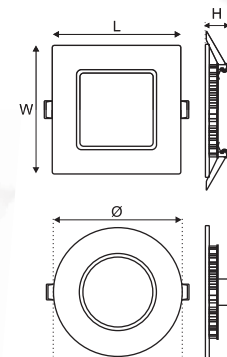

MOUNTING

Ceiling Recessed, Fix into false Ceiling by SS Spring/Clips provided

DIMENSION DETAILS

POWER	SHAPE	OUTER SIZE LxWxH / ØxH (mm)	CUTOUT SIZE LxW / Ø (mm)	LUMEN
6W	SQ	120x120x21	100x100	540lm
	RD	Ø120x21	Ø100	
12W	SQ	175x175x21	150x150	1080lm
	RD	Ø175x21	Ø150	
18W	SQ	225x225x21	200x200	1620lm
	RD	Ø225x21	Ø200	