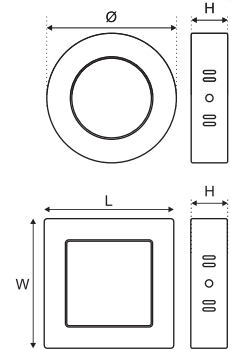

MOUNTING

Fixed on Wall / Ceiling by two hole with screws provided

DIMENSION DETAILS

POWER	SHAPE	OUTER SIZE LxWxH / ØxH (mm)	LUMEN
6W	SQ	120x120x38	540lm
	RD	Ø120x38	
12W	SQ	170x170x38	1080lm
	RD	Ø170x38	
24W	SQ	295x295x38	1920lm
	RD	Ø295x38	