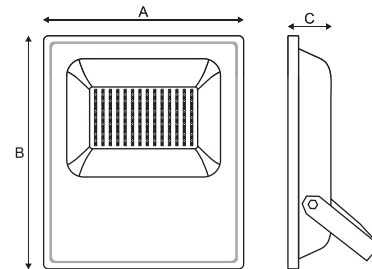

MOUNTING

Pole -Side Mounting

DIMENSION DETAILS

POWER	LED Type	No of LED	SIZE (mm)			LUMEN
			A	B	C	
15W	Bridge Lux-5730	30	350	100	70	1350lm
20W	Bridge Lux-5730	40	385	130	70	1800lm
25W	Bridge Lux-5730	50	385	130	70	2250lm
30W	Power LED-1W	30	430	190	70	2700lm
45W	Power LED-1W	45	430	190	70	4050lm
60W	Power LED-1W	60	550	250	70	5400lm
90W	Power LED-1W	90	550	250	70	8100lm
120W	Power LED-1W	120	605	283	75	10800lm

FEATURES

- ❑ Elegant Design
- ❑ Flicker Free
- ❑ Zero Mercury
- ❑ High Efficacy
- ❑ Eco Friendly
- ❑ Long Life
- ❑ Maintenance Free

MOUNTING

Surface Mounting with Bracket

DIMENSION DETAILS

POWER	No of LED	SIZE (mm)			LUMEN
		A	B	C	
10W	20	120	126	39	900lm
20W	40	182	180	43	1800lm
30W	60	227	221	53	2700lm
50W	100	285	274	62	4500lm
70W	140	285	330	68	6300lm
100W	200	285	365	68	9000lm
150W	300	425	325	85	13500lm
200W	400	525	325	95	18000lm