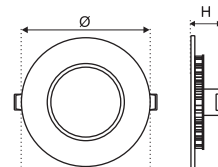

LED RGB Panel Light

FEATURES

- ▣ Elegant Design
- ▣ Flicker Free
- ▣ Zero Mercury-Eco Friendly
- ▣ Glare Free Uniform Distribution
- ▣ Wide Operating Voltage
- ▣ High System Efficacy
- ▣ Long Life
- ▣ Maintenance Free

MOUNTING

Ceiling Recessed, Fix into false Ceiling by SS Spring/Clips provided

Available in Colors

Red Shade

Blue Shade

Green Shade

TECHNICAL SPECIFICATION

POWER	3W
Shape	Rd
Outer Size (mm)	ø85x21
Cut Out : ØxH (mm)	ø70
Input Voltage	230V
Power Factor	> 0.9
Beam Angle	170° Degree
Body	Aluminium with PC Diffuser

RECOMMENDED FOR

OFFICE

HOSPITALITY

RETAIL

HOUSE

IT/BPO