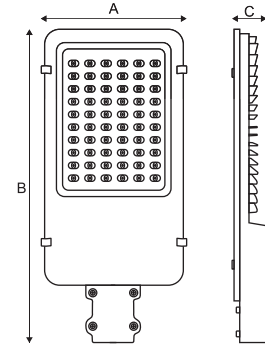

MOUNTING

Pole -Side Mounting

DIMENSION DETAILS

POWER	LED Type	No of LED	SIZE (mm)			LUMEN
			A	B	C	
15W	Bridge Lux-5730	30	350	100	70	1350lm
20W	Bridge Lux-5730	40	385	130	70	1800lm
25W	Bridge Lux-5730	50	385	130	70	2250lm
30W	Power LED-1W	30	430	190	70	2700lm
45W	Power LED-1W	45	430	190	70	4050lm
60W	Power LED-1W	60	550	250	70	5400lm
90W	Power LED-1W	90	550	250	70	8100lm
120W	Power LED-1W	120	605	283	75	10800lm

MOUNTING

Fixed on Wall / Ceiling by two hole with screws provided

DIMENSION DETAILS

POWER	SHAPE	OUTER SIZE LxWxH / ØxH (mm)	LUMEN
6W	SQ	120x120x38	540lm
	RD	Ø120x38	
12W	SQ	170x170x38	1080lm
	RD	Ø170x38	
24W	SQ	295x295x38	1920lm
	RD	Ø295x38	