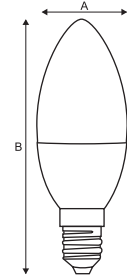

LED Candle Light

FEATURES

- ❑ Low Power Consumption
- ❑ Glare Free Soft Ambience
- ❑ Very Low Thermal Out Put
- ❑ No UV/IR Radiation
- ❑ Zero Mercury-Eco Friendly
- ❑ Lead Free
- ❑ Long Life
- ❑ Flicker Free Constant Light

DIMENSION DETAILS

POWER	SIZE (mm)		LUMEN
	A	B	
4W	38	108	400lm

TECHNICAL SPECIFICATION

LED	Bridge Lux
Base Cap Type	E-14
Input Voltage	220-230V AC 50Hz
CCT	6500K-3000K

RECOMMENDED FOR

OFFICE

HOSPITALITY

RETAIL

HOUSE

IT/BPO