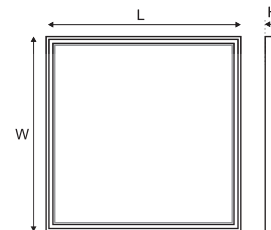

MOUNTING

Recess and suspended

DIMENSION DETAILS

POWER	SHAPE	OUTER SIZE		LUMEN
		LxW (mm)	H (mm)	
20W	SQ	295x295	12mm	1800lm
36W	SQ	595x595	12mm	3300lm

TECHNICAL SPECIFICATION

LED	2835 Edison
Input Voltage	230V
CCT	6500K-4100K-2700K
Power Factor	> 0.9
Beam Angle	170°
Body	Powder Coated Aluminium Body with Diffuser
CRI	More Rhen 80 +