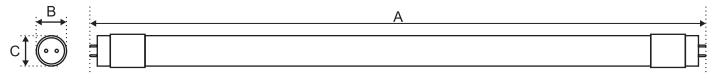

FEATURES

- ☐ Elegant Design
- ☐ High Transmittance Anti Glare Diffuser
- ☐ Flicker Free Constant Light
- ☐ No UV/IR Radiation
- ☐ Zero Mercury-Eco Friendly
- ☐ Lead Free
- ☐ Long Life
- ☐ Robust Integrated Led Driver
- ☐ Easy Installation

MOUNTING

Fixed Directly in wall / ceiling, Mounting SS clips provided

DIMENSION DETAILS

Model	Detail	Power	SIZE (mm)			LUMEN
			A	B	C	
Glistler	T8 - 2Ft.	9W	605	32	33	900lm
	T8 - 4Ft.	18W	1205	32	33	1800lm
Glean	T8 Tube - 4Ft.	18W	1160	28		1800lm

TECHNICAL SPECIFICATION

Input Voltage	230V
CCT	6500K-2700K
Power Factor	>0.9
Operating Temp	0°C To 60°C
Beam Angle	260° / 280°
Body	Aluminium / Poly Carbonate
CRI	More Than 80 +

RECOMMENDED FOR

- OFFICE
- HOSPITALITY
- HOSPITAL
- RETAIL
- HOUSE
- IT/BPO