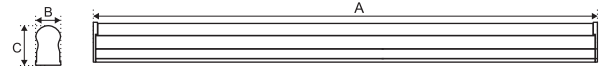

FEATURES

- ☐ Elegant Design
- ☐ High Transmittance Anti Glare Diffuser
- ☐ Flicker Free Constant Light
- ☐ No UV/IR Radiation
- ☐ Zero Mercury-Eco Friendly
- ☐ Lead Free
- ☐ Long Life
- ☐ Robust Integrated Led Driver
- ☐ Easy Installation

MOUNTING

Fixed Directly in wall / ceiling, Mounting SS clips provided

DIMENSION DETAILS

Model	Detail	Power	SIZE (mm)			LUMEN
			A	B	C	
Adora	T5 - 1Ft.	5W	308	22.5	37.5	500lm
	T5 - 2FT.	10W	564	22.5	37.5	1000lm
	T5 - 4Ft.	20W	1175	22.5	37.5	2000lm
Adora Plus	T5 - 4Ft.	22W	1185	22.5	37.5	2200lm
Fantasy	T5 - 1Ft.	5W	305	22.5	33.5	500lm
	T5 - 2Ft.	10W	550	22.5	33.5	1000lm
	T5 - 4Ft.	20W	1167	22.5	33.5	2000lm
Fantasy (Green/Red)	T5 - 4Ft.	18W	1140	22.5	37	2000lm
Electra	T5 - 1Ft.	6W	310	30	40	600lm
	T5 - 2Ft.	11W	570	30	40	1100lm
	T5 - 4Ft.	22W	1175	30	40	2200lm

TECHNICAL SPECIFICATION

Input Voltage	230V
CCT	6500K-2700K
Power Factor	> 0.9
Operating Temp	0°C To 60°C
Beam Angle	260°
Body	Aluminium / Poly Carbonate
CRI	More Than 80 +

RECOMMENDED FOR

OFFICE

HOSPITALITY

HOSPITAL

RETAIL

HOUSE

IT/BPO